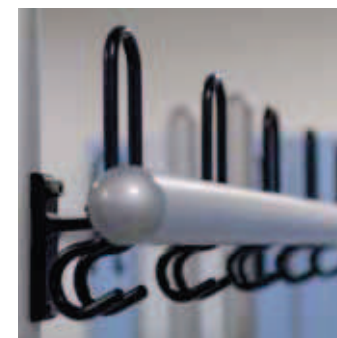

Row of hooks