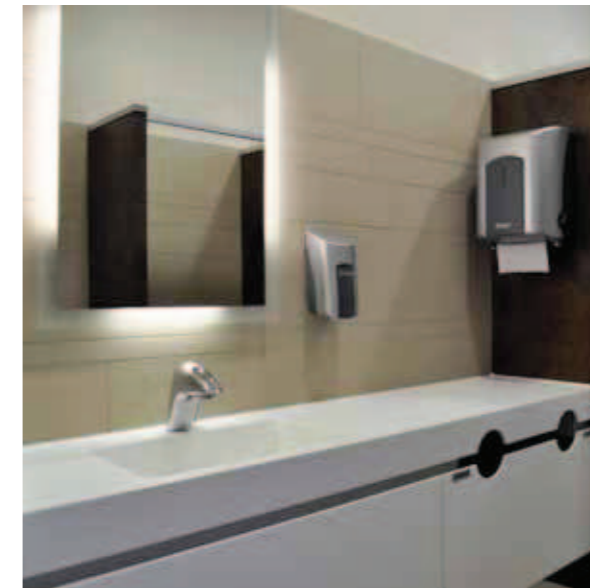

## Wash room equipment **Vanity units**

Be it in the case of hair drying or vanity areas, in toilet rooms or other hygienic areas, vanity tops accompany you in all moments of personal hygiene and body care. As a response to the monotony of the usual finished products, we offer models with an individual appearance and which are easy to clean by using high quality materials which can be designed in almost every way. During recent years, in particular, the solid surface material has proven itself in this field. Basins that appear to be of one piece, sunk in or placed on top, combinations with glass, stainless steel or stone, be it as a practical product series or individually designed, with our vanity tops you achieve the balancing act between striking design and safe functionality.

A washing area to serve every purpose...

**Individual vanity units**

Basin, shelf for your belongings, completely finished in solid surface material.

**Basins which can be placed on top/sunk in**

Material combination of HPL Compact and solid surface material. Individual basins out of cream white solid surface material are sunk into the vanity top with a rosewood overlay.

**Washing stand**

Vanity top in solid surface material with cupboards below in HPL-Compact. Integrated waste bin behind "invisible" flap.

**Washing stand**

Vanity top in white solid surface material with cupboards below in cherry decor HPL-Compact and anthracite coated profiles.

**It appears to be all of one piece**

Double vanity unit finished in solid surface material with integrated, standard paper towel dispenser. The arched basins appear to be cut out of one piece of material.